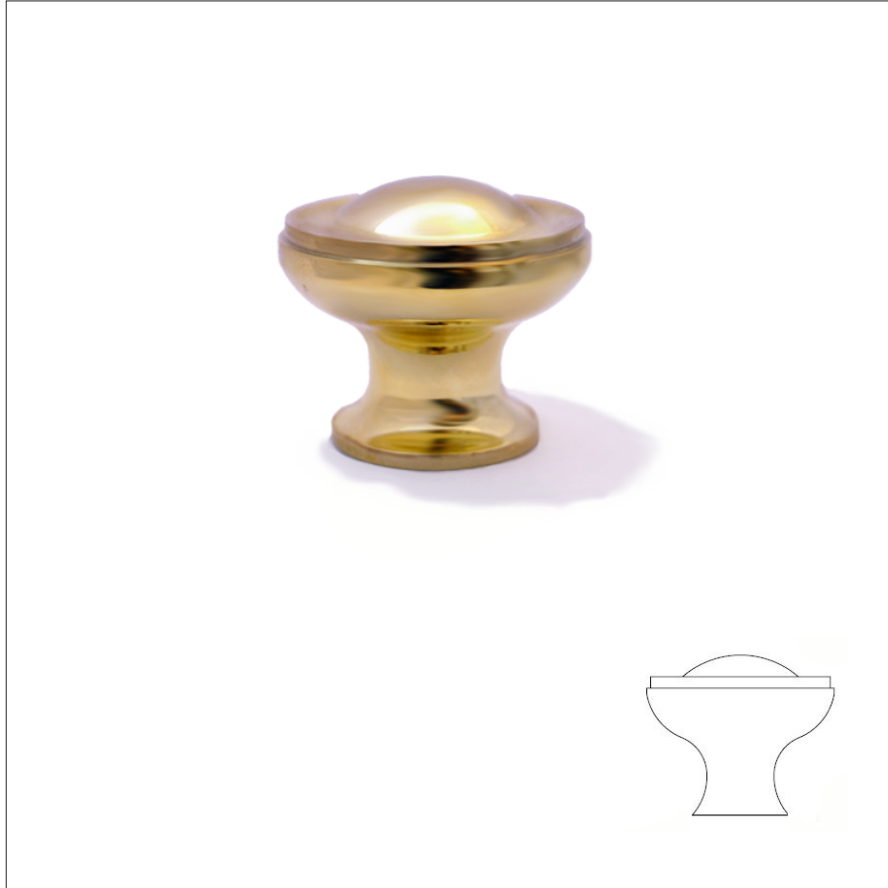

ALEXANDER MARCHANT

Convex Ring Knob

SHOWN IN UNLACQUERED BRASS

SIZE OPTIONS

3/4", 1", 1-1/4", 1-1/2"

FINISH OPTIONS

Lacquered & Unlacquered Brass, Satin Brass, Antique Brass, Polished Chrome, Satin Chrome, Polished Nickel, Satin Nickel, Oil Rubbed Bronze, Satin Black, Black Nickel, Burnished Brass, Pewter