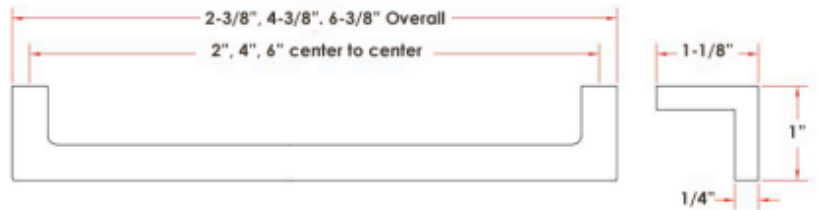

BRASS CANTILEVER PULL

SHOWN IN UNLACQUERD BRASS

Available Sizes

- 2" Center to Center, 2-3/8" Overall, 1/4" Face
 - 4" Center to Center, 4-3/8" Overall, 1/4" Face
 - 6" Center to Center, 6-3/8" Overall, 1/4" Face
- * Custom Lengths Available, but limited to 18"