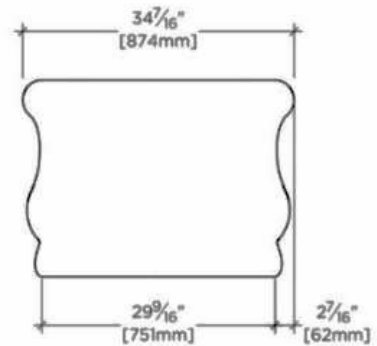

### TECHNICAL DETAILS

- Assembly / Configuration: One Piece
- Bathing Type: Bathing and Soaking
- Bathing Well Sifting Angle: 110 degree\_angle
- Bottom Angle / Pitch: 1.5 degree\_angle
- Drilling Option: None
- Available Sizes: 70"L x 34"W x 24"D & 58-7/8" x 34-7/16" x 24-3/16"
- Installation Type: Freestanding
- Item Weight (Filled): 861.0 pounds
- Material / Wall Thickness: 1/4"
- Number of Holes: Two Hole
- Overflow Opening: YES
- Primary Material: Fiberglass
- Double Ended

210-320-2093 voice  
www.alexandermarchant.com

ALEXANDER MARCHANT

**Empire Bathtub 70"L x 34"W x 24"D**

TOP VIEW

SCALE: 1/2"=1'-0"

DETAIL:A

SCALE: 1"=1'-0"

SIDE VIEW

SCALE: 1/2"=1'-0"

END VIEW

SCALE: 1/2"=1'-0"

ESTB. 1978

WATERWORKS

**SPECIALTY HARDWARE, PLUMBING & LIGHTING**

1114 W. 5th Street, Bldg. A  
Austin, TX 78703

512-462-1444 voice  
512-462-1446 fax

4335 McCullough Ave.  
San Antonio, TX 78212

210-320-2093 voice  
www.alexandermarchant.com

**Empire Bathtub 58-7/8" x 34-7/8" x 34-7/16"**

TOP VIEW

SCALE: 1/2"=1'-0"

EST. 1978

WATERWORKS