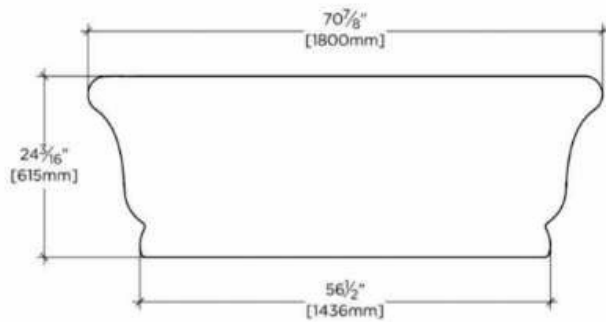

### TECHNICAL DETAILS

- Assembly / Configuration: One Piece
- Bathing Type: Bathing and Soaking
- Bathing Well Sifting Angle: 110 degree\_angle
- Bottom Angle / Pitch: 1.5 degree\_angle
- Drilling Option: None
- Available Sizes: 70"L x 34"W x 24"D & 58-7/8" x 34-7/16" x 24-3/16"
- Installation Type: Freestanding
- Item Weight (Filled): 861.0 pounds
- Material / Wall Thickness: 1/4"
- Number of Holes: Two Hole
- Overflow Opening: YES
- Primary Material: Fiberglass
- Double Ended

210-320-2093 voice  
www.alexandermarchant.com

ALEXANDER MARCHANT

**Empire Bathtub 70"L x 34"W x 24"D**

TOP VIEW

SCALE: 1/2"=1'-0"

DETAIL:A

SCALE: 1"=1'-0"

SIDE VIEW

SCALE: 1/2"=1'-0"

END VIEW

SCALE: 1/2"=1'-0"

ESTB. 1978

WATERWORKS

**SPECIALTY HARDWARE, PLUMBING & LIGHTING**

1114 W. 5th Street, Bldg. A  
Austin, TX 78703

512-462-1444 voice  
512-462-1446 fax

4335 McCullough Ave.  
San Antonio, TX 78212

210-320-2093 voice  
www.alexandermarchant.com

**Empire Bathtub 58-7/8" x 34-7/8" x 34-7/16"**

TOP VIEW

SCALE: 1/2"=1'-0"

EST. 1978

WATERWORKS