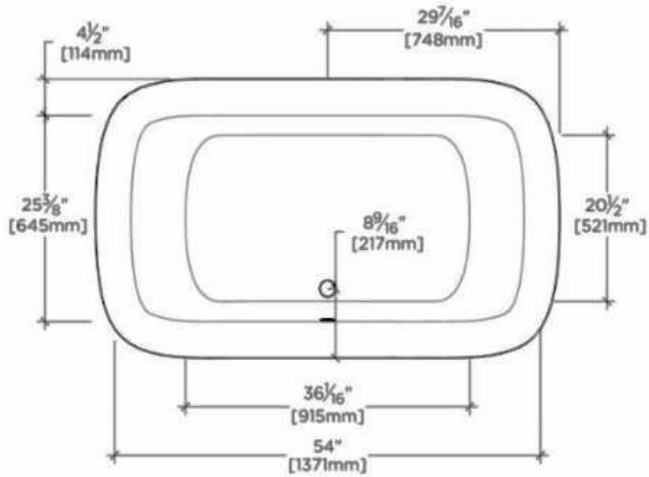

### TECHNICAL DETAILS

- Assembly / Configuration: One Piece
- Bathing Type: Bathing and Soaking
- Bathing Well Sifting Angle: 110 degree\_angle
- Bottom Angle / Pitch: 1.5 degree\_angle
- Drilling Option: None
- Available Sizes: 70"L x 34"W x 24"D & 58-7/8" x 34-7/16" x 24-3/16"
- Installation Type: Freestanding
- Item Weight (Filled): 861.0 pounds
- Material / Wall Thickness: 1/4"
- Number of Holes: Two Hole
- Overflow Opening: YES
- Primary Material: Fiberglass
- Double Ended

210-320-2093 voice  
www.alexandermarchant.com

ALEXANDER MARCHANT

**Empire Bathtub 70"L x 34"W x 24"D**

TOP VIEW

SCALE: 1/2"=1'-0"

DETAIL:A

SCALE: 1"=1'-0"

SIDE VIEW

SCALE: 1/2"=1'-0"

END VIEW

SCALE: 1/2"=1'-0"

ESTB. 1978

WATERWORKS

**SPECIALTY HARDWARE, PLUMBING & LIGHTING**

1114 W. 5th Street, Bldg. A  
Austin, TX 78703

512-462-1444 voice  
512-462-1446 fax

4335 McCullough Ave.  
San Antonio, TX 78212

210-320-2093 voice  
www.alexandermarchant.com

**Empire Bathtub 58-7/8" x 34-7/8" x 34-7/16"**

TOP VIEW

SCALE: 1/2"=1'-0"

EST. 1978

WATERWORKS