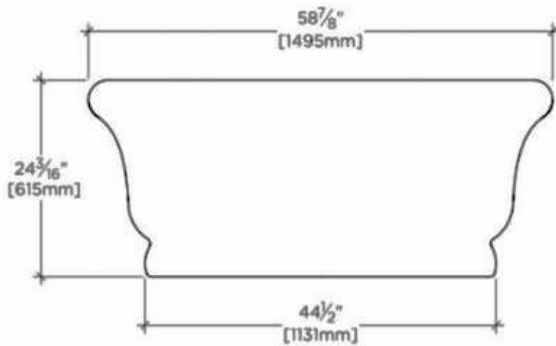

### TECHNICAL DETAILS

- Assembly / Configuration: One Piece
- Bathing Type: Bathing and Soaking
- Bathing Well Sifting Angle: 110 degree\_angle
- Bottom Angle / Pitch: 1.5 degree\_angle
- Drilling Option: None
- Available Sizes: 70"L x 34"W x 24"D & 58-7/8" x 34-7/16" x 24-3/16"
- Installation Type: Freestanding
- Item Weight (Filled): 861.0 pounds
- Material / Wall Thickness: 1/4"
- Number of Holes: Two Hole
- Overflow Opening: YES
- Primary Material: Fiberglass
- Double Ended

210-320-2093 voice  
www.alexandermarchant.com

ALEXANDER MARCHANT

**Empire Bathtub 70"L x 34"W x 24"D**

TOP VIEW

SCALE: 1/2"=1'-0"

DETAIL:A

SCALE: 1"=1'-0"

SIDE VIEW

SCALE: 1/2"=1'-0"

END VIEW

SCALE: 1/2"=1'-0"

ESTB. 1978

WATERWORKS

**SPECIALTY HARDWARE, PLUMBING & LIGHTING**

1114 W. 5th Street, Bldg. A  
Austin, TX 78703

512-462-1444 voice  
512-462-1446 fax

4335 McCullough Ave.  
San Antonio, TX 78212

210-320-2093 voice  
www.alexandermarchant.com

**Empire Bathtub 58-7/8" x 34-7/8" x 34-7/16"**

TOP VIEW

SCALE: 1/2"=1'-0"

EST. 1978

WATERWORKS