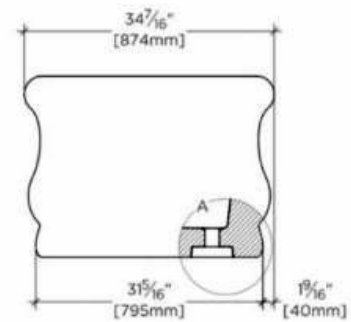

### TECHNICAL DETAILS

- Assembly / Configuration: One Piece
- Bathing Type: Bathing and Soaking
- Bathing Well Sifting Angle: 110 degree\_angle
- Bottom Angle / Pitch: 1.5 degree\_angle
- Drilling Option: None
- Available Sizes: 70"L x 34"W x 24"D & 58-7/8" x 34-7/16" x 24-3/16"
- Installation Type: Freestanding
- Item Weight (Filled): 861.0 pounds
- Material / Wall Thickness: 1/4"
- Number of Holes: Two Hole
- Overflow Opening: YES
- Primary Material: Fiberglass
- Double Ended

210-320-2093 voice  
www.alexandermarchant.com

ALEXANDER MARCHANT

**Empire Bathtub 70"L x 34"W x 24"D**

TOP VIEW

SCALE: 1/2"=1'-0"

DETAIL:A

SCALE: 1"=1'-0"

SIDE VIEW

SCALE: 1/2"=1'-0"

END VIEW

SCALE: 1/2"=1'-0"

ESTB. 1978

WATERWORKS

**SPECIALTY HARDWARE, PLUMBING & LIGHTING**

1114 W. 5th Street, Bldg. A  
Austin, TX 78703

512-462-1444 voice  
512-462-1446 fax

4335 McCullough Ave.  
San Antonio, TX 78212

210-320-2093 voice  
www.alexandermarchant.com

**Empire Bathtub 58-7/8" x 34-7/8" x 34-7/16"**

TOP VIEW

SCALE: 1/2"=1'-0"

EST. 1978

WATERWORKS