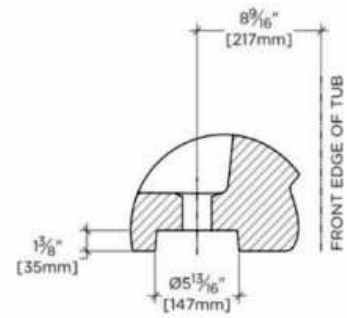

### TECHNICAL DETAILS

- Assembly / Configuration: One Piece
- Bathing Type: Bathing and Soaking
- Bathing Well Sifting Angle: 110 degree\_angle
- Bottom Angle / Pitch: 1.5 degree\_angle
- Drilling Option: None
- Available Sizes: 70"L x 34"W x 24"D & 58-7/8" x 34-7/16" x 24-3/16"
- Installation Type: Freestanding
- Item Weight (Filled): 861.0 pounds
- Material / Wall Thickness: 1/4"
- Number of Holes: Two Hole
- Overflow Opening: YES
- Primary Material: Fiberglass
- Double Ended

210-320-2093 voice  
www.alexandermarchant.com

ALEXANDER MARCHANT

**Empire Bathtub 70"L x 34"W x 24"D**

TOP VIEW

SCALE: 1/2"=1'-0"

DETAIL:A

SCALE: 1"=1'-0"

SIDE VIEW

SCALE: 1/2"=1'-0"

END VIEW

SCALE: 1/2"=1'-0"

ESTB. 1978

WATERWORKS

**SPECIALTY HARDWARE, PLUMBING & LIGHTING**

1114 W. 5th Street, Bldg. A  
Austin, TX 78703

512-462-1444 voice  
512-462-1446 fax

4335 McCullough Ave.  
San Antonio, TX 78212

210-320-2093 voice  
www.alexandermarchant.com

**Empire Bathtub 58-7/8" x 34-7/8" x 34-7/16"**

TOP VIEW

SCALE: 1/2"=1'-0"

EST. 1978

WATERWORKS