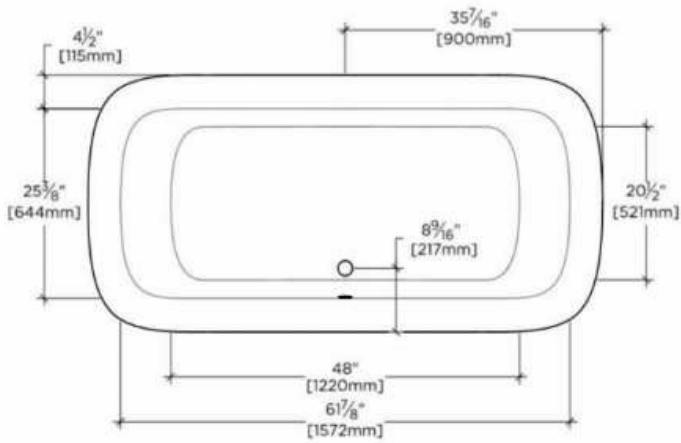

### TECHNICAL DETAILS

- Assembly / Configuration: One Piece
- Bathing Type: Bathing and Soaking
- Bathing Well Sifting Angle: 110 degree\_angle
- Bottom Angle / Pitch: 1.5 degree\_angle
- Drilling Option: None
- Available Sizes: 70"L x 34"W x 24"D & 58-7/8" x 34-7/16" x 24-3/16"
- Installation Type: Freestanding
- Item Weight (Filled): 861.0 pounds
- Material / Wall Thickness: 1/4"
- Number of Holes: Two Hole
- Overflow Opening: YES
- Primary Material: Fiberglass
- Double Ended

210-320-2093 voice  
www.alexandermarchant.com

ALEXANDER MARCHANT

**Empire Bathtub 70"L x 34"W x 24"D**

TOP VIEW

SCALE: 1/2"=1'-0"

DETAIL:A

SCALE: 1"=1'-0"

SIDE VIEW

SCALE: 1/2"=1'-0"

END VIEW

SCALE: 1/2"=1'-0"

ESTB. 1978

WATERWORKS

**SPECIALTY HARDWARE, PLUMBING & LIGHTING**

1114 W. 5th Street, Bldg. A  
Austin, TX 78703

512-462-1444 voice  
512-462-1446 fax

4335 McCullough Ave.  
San Antonio, TX 78212

210-320-2093 voice  
www.alexandermarchant.com

**Empire Bathtub 58-7/8" x 34-7/8" x 34-7/16"**

TOP VIEW

SCALE: 1/2"=1'-0"

EST. 1978

WATERWORKS