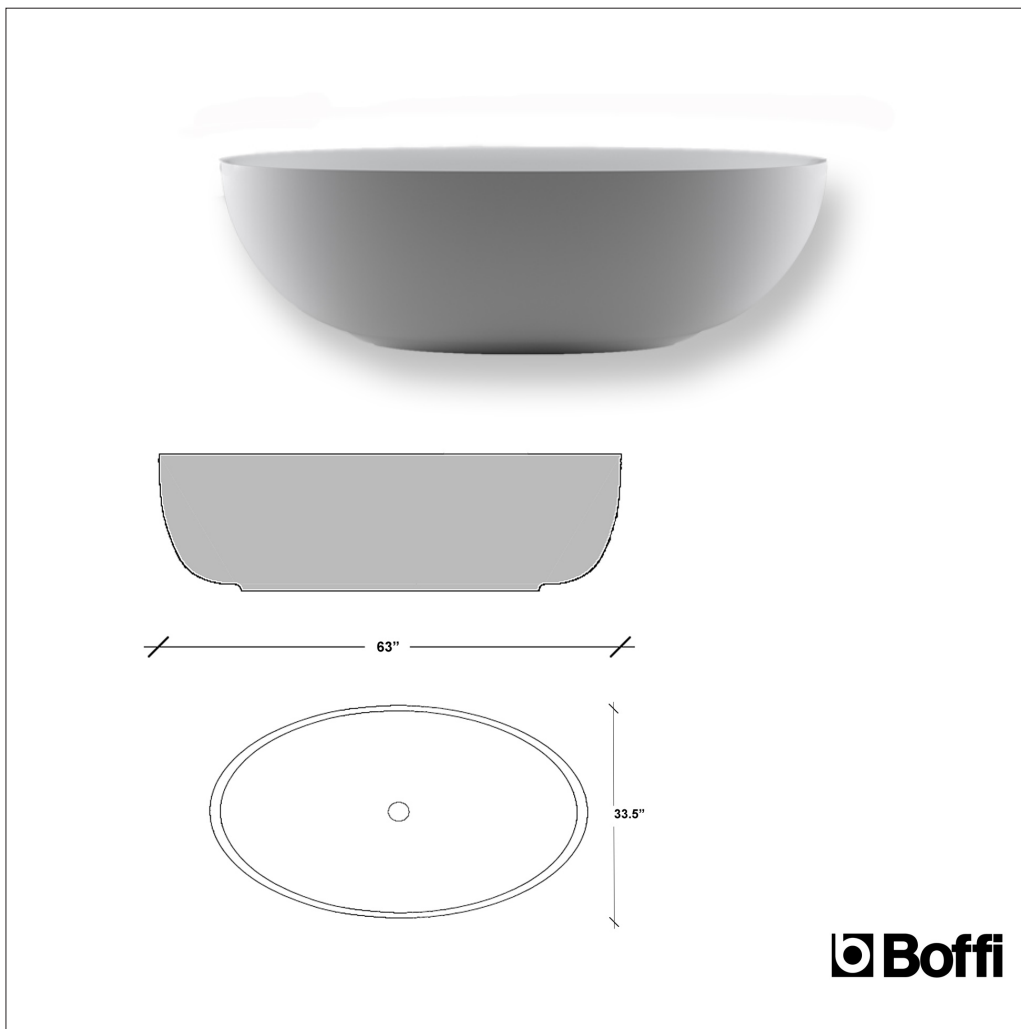

ALEXANDER MARCHANT

Fisher Island Bathtub

SHOWN IN CERAMILUX® MONOBLOCK MATTE WHITE

FINISH OPTIONS

- Ceramilux® Matte white internally / soft-touch grey externally
- Ceramilux® Monoblock Matte White

SIZE OPTIONS

63"L x 35.5"W x 19"H