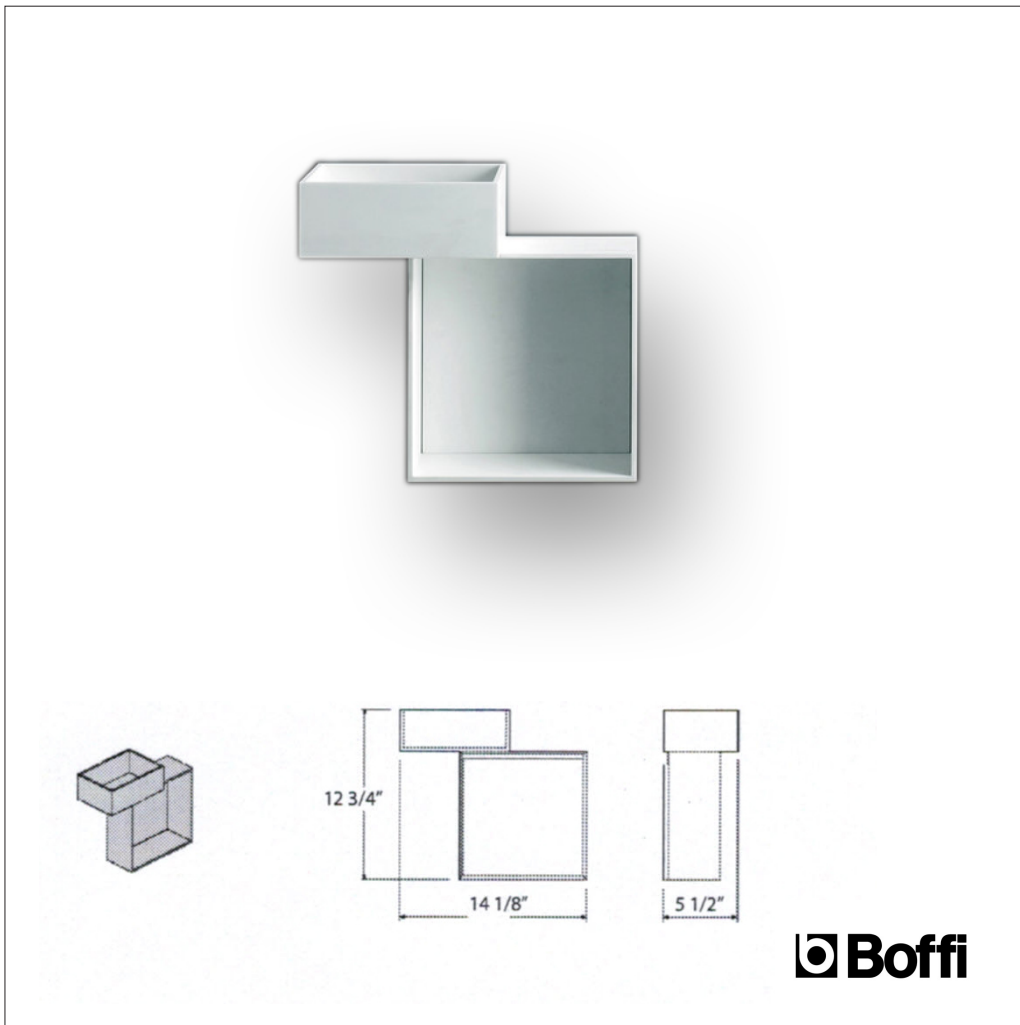

ALEXANDER MARCHANT

Wall Mounted Skyline 2

SHOWN IN CORIAN SATIN WHITE

FINISH OPTIONS

Corian Satin White

SIZE OPTIONS

12-3/4" H, 14-1/8" L x 5-1/2" D