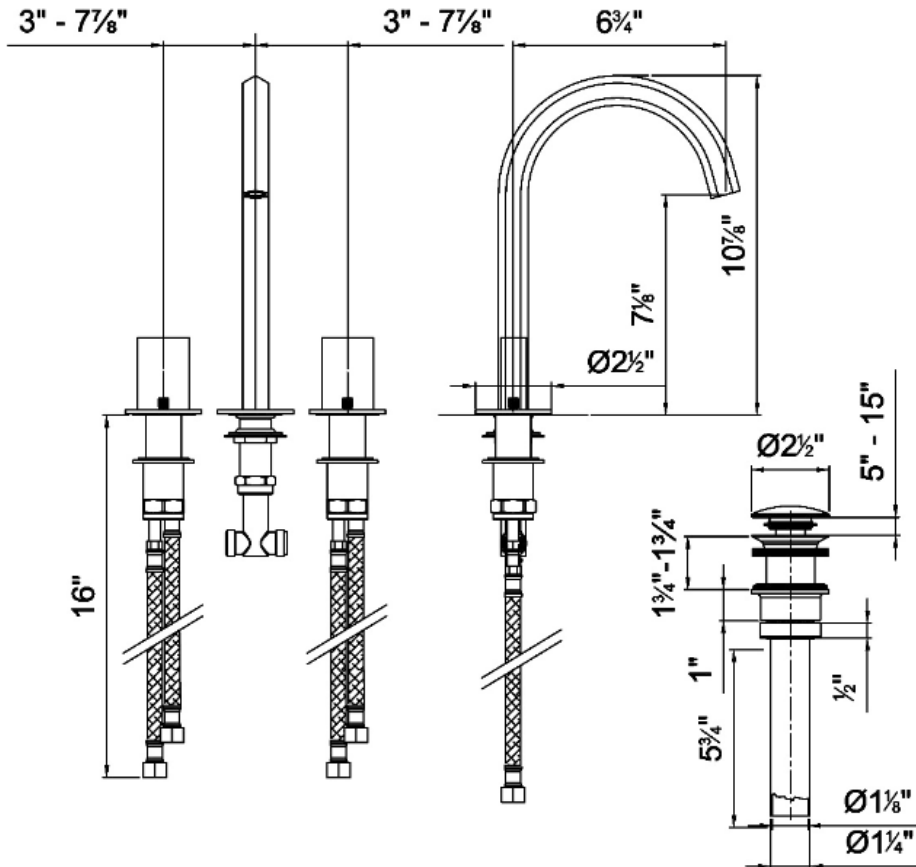

### Handle Options:

White Glass Plain Metal Textured Metal

**SPECIALTY HARDWARE, PLUMBING & LIGHTING**

1114 W. 5th Street, Bldg. A  
Austin, TX 78703

512-462-1444 voice  
512-462-1446 fax

4335 McCullough Ave.  
San Antonio, TX 78212

210-320-2093 voice  
www.alexandermarchant.com

ALEXANDER MARCHANT

**Details:**

- 6-3/4" Spout Projection
- 10-7/8" Spout Height
- Waterflow Restricted to 1.5 GPM
- Push-Up Drain, 1-1/4"
- Ceramic compression Cartirdges, 1/4 Turn
- 1/2" Flexible Supply Line