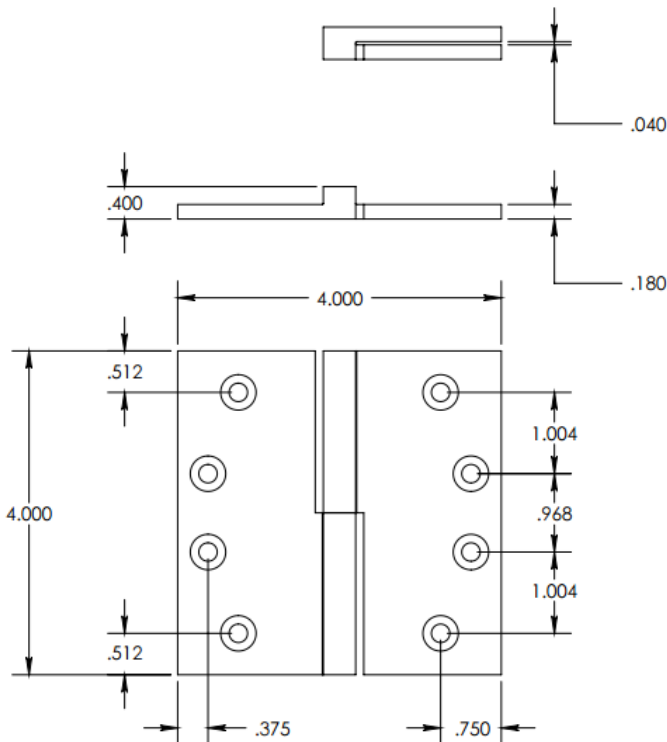

Lift Off Square Knuckle 4" x 4" brass hinge

Size: 4" x 4" lift off
*require handing specify
LH or RH

Available Finish Options
All Finishes

Shown in Satin Nickel

Details: provided with
#12 slot head screws
Can be used with finials