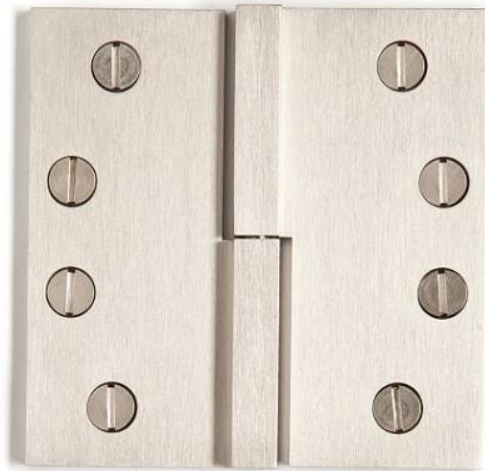

Lift Off Square Knuckle 4" x 4" brass hinge

Size: 4" x 4" lift off
*require handing specify
LH or RH

Available Finish Options
All Finishes

Shown in Satin Nickel

Details: provided with
#12 slot head screws
Can be used with finials