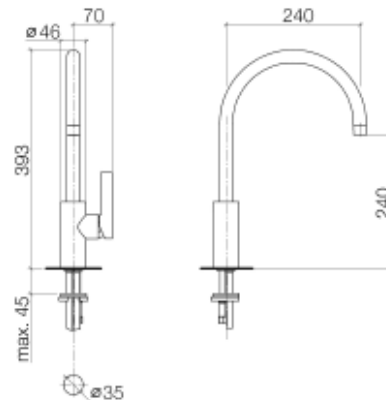

Product specifications

- **9 1/2" projection**
- Swivel spout 360°
- Total height 15 1/2"
- Height to aerator/spout outlet 9 1/2"
- 1 3/8" hole diameter
- M 22 x 1 aerator – female thread
- Ceramic disc cartridge
- 2x M 10 x 1 x 16 1/2" high pressure hose
- Water flow rate limited to max. 1.5 gpm
- low lead compliant

[ADA]

Combination with hand spray set or profi hand spray set not possible