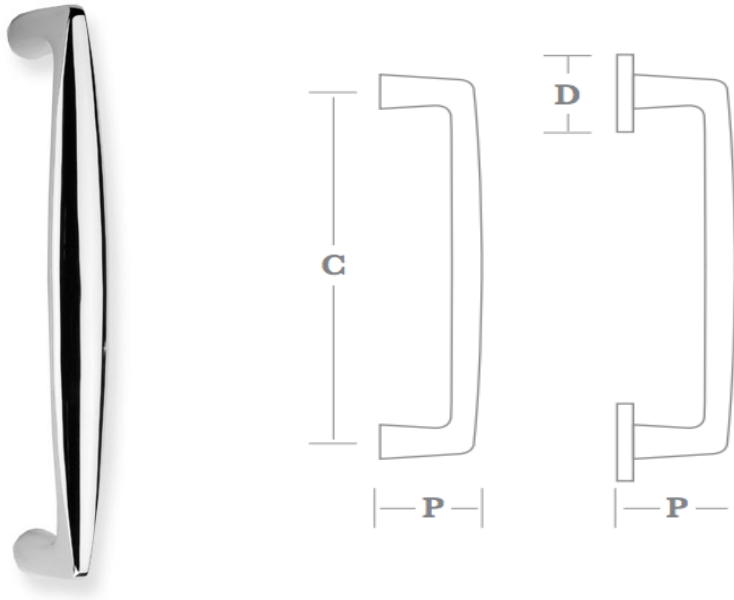

ALEXANDER MARCHANT

CLASSIC TAPER DOOR PULL

Shown in polished Nickel

A classic straight design pull, ideal for both new build and refurbished projects.

Size Details:

6 -9/10" CC; 1 9/10" Projection

8 -9/10" CC; 2 1/10" Projection