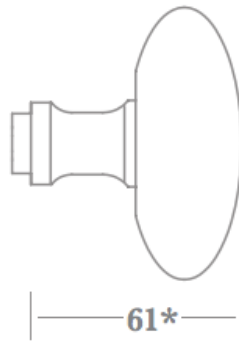

ALEXANDER MARCHANT

OVAL KNOB WITH CONCENTRIC SQUARED ROSETTE
Shown in Polished Chrome

Ideal for both new build and refurbished projects. Designed for use in both commercial and residential environments, complementing the finest doors and interior schemes.

Size Details:

Knob: 2-4/5" L; 1-7/10" W; 2-2/5" Projection

Rosette: 2" L; 2" W

Available Finish Options in both lacquered and unlacquered:

Polished Lacquered Brass, Polished Unlacquered Brass, Satin Brass, Satin Unlacquered Brass, Antique Brass Unlacquered, Hand Burnished Brass, Hand Burnished Nickel, Polished Nickel, Polished Chrome, Polished Unlacquered Bronze, Satin Unlacquered Bronze, Imperial Brass, Ebony Bronze, Antique Nickel