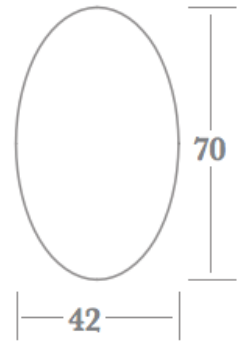

SPECIALTY HARDWARE, PLUMBING & LIGHTING

1114 W. 5th Street, Bldg. A
Austin, TX 78703

512-462-1444 voice
512-462-1446 fax

4335 McCullough Ave.
San Antonio, TX 78212

210-320-2093 voice
www.alexandermarchant.com

ALEXANDER MARCHANT

OVAL KNOB WITH CONCENTRIC SQUARED ROSETTE
Shown in Polished Chrome

Ideal for both new build and refurbished projects. Designed for use in both commercial and residential environments, complementing the finest doors and interior schemes.

Size Details:

Knob: 2-4/5" L; 1-7/10" W; 2-2/5" Projection

Rosette: 2" L; 2" W

Available Finish Options in both lacquered and unlacquered:

Polished Lacquered Brass, Polished Unlacquered Brass, Satin Brass, Satin Unlacquered Brass, Antique Brass Unlacquered, Hand Burnished Brass, Hand Burnished Nickel, Polished Nickel, Polished Chrome, Polished Unlacquered Bronze, Satin Unlacquered Bronze, Imperial Brass, Ebony Bronze, Antique Nickel