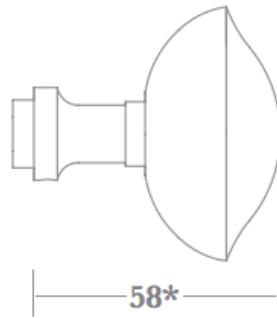

Ideal for both new build and refurbished projects. Designed for use in both commercial and residential environments, complementing the finest doors and interior schemes.

Size Details:

Knob: 2-2/5" L; 1 7/10" W; 2-3/10" Projection

Rosette: 2" Diameter

Available Finish Options in both lacquered and unlacquered:

Polished Lacquered Brass, Polished Unlacquered Brass, Satin Brass, Satin Unlacquered Brass, Antique Brass Unlacquered, Hand Burnished Brass, Hand Burnished Nickel, Polished Nickel, Polished Chrome, Polished Unlacquered Bronze, Satin Unlacquered Bronze, Imperial Brass, Ebony Bronze, Antique Nickel