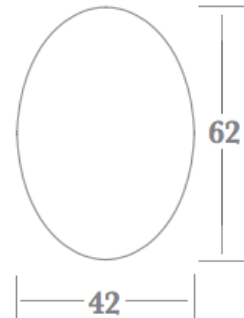

Ideal for both new build and refurbished projects. Designed for use in both commercial and residential environments, complementing the finest doors and interior schemes.

Size Details:

Knob: 2-2/5" L; 1 7/10" W; 2-3/10" Projection

Rosette: 2" Diameter

Available Finish Options in both lacquered and unlacquered:

Polished Lacquered Brass, Polished Unlacquered Brass, Satin Brass, Satin Unlacquered Brass, Antique Brass Unlacquered, Hand Burnished Brass, Hand Burnished Nickel, Polished Nickel, Polished Chrome, Polished Unlacquered Bronze, Satin Unlacquered Bronze, Imperial Brass, Ebony Bronze, Antique Nickel