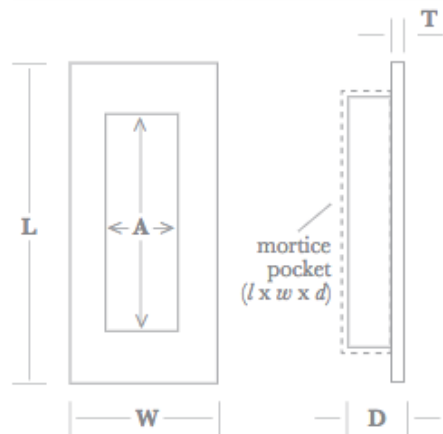

### Available Size

4-3/4" x 4/5"

### FLUSH FIT INSTALLATION

As these Pulls are hand finished  
the outer face edge dimensions  
may vary and are not suitable  
for pre-morticed installations

Size (L x W)	89 x 41
A (aperture)	62 x 19
D (depth)	16
T (thickness)	3
mortice size (l x w x d)	72 x 30 x 13