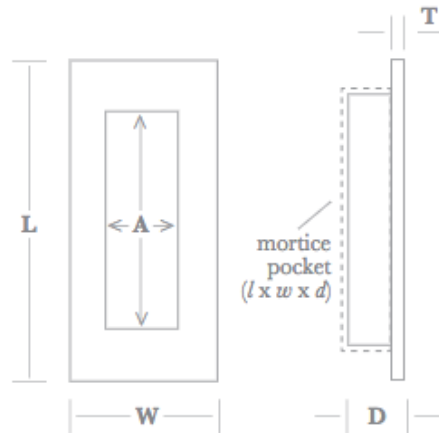

CONCEALED SCREW MOUNTED FLUSH PULL

SHOWN IN IMPERIAL BRASS

FLUSH FIT INSTALLATION

As these Pulls are hand finished the outer face edge dimensions may vary and are not suitable for pre-morticed installations

Available Size

4" L x 2" W

Aperture: 4" L x 1" W

Depth: 3/4"

Thickness: 4mm

Mortice Size: 3-3/10" x 1-1/4" x 1/2"

Available Finishes

Unlacquered Polished Brass, Unlacquered Satin Brass, Polished Nickel, Satin Nickel, Antique Brass,
Imperial Brass, Hand Burnished Brass, Hand Burnished Nickel, Ebony Bronze