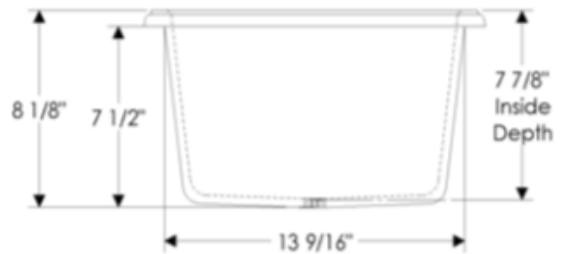

ROCKY MOUNTAIN BAR SINK

Product Details

Bar Sink (SK215): 15" x 7 7/8" x 15"

weight: 46 LB

Finish

Shown in Silicon Bronze Light

Notes

- Self-rimming or undermount sink
- Integral grid drain with tailpiece included
- **Rocky Mountain Hardware highly recommends selecting Silicon Bronze Light (BL), Silicon Bronze Brushed (BBB), White Bronze Light (WL), or White Bronze Brushed (WBB) finishes for this product. Other patinas are available; however, they are living finishes and will change with time, touch, and use. (i.e.: Harsh cleaning and beauty products, acidic fruits, etc. may strip patina finish.)**