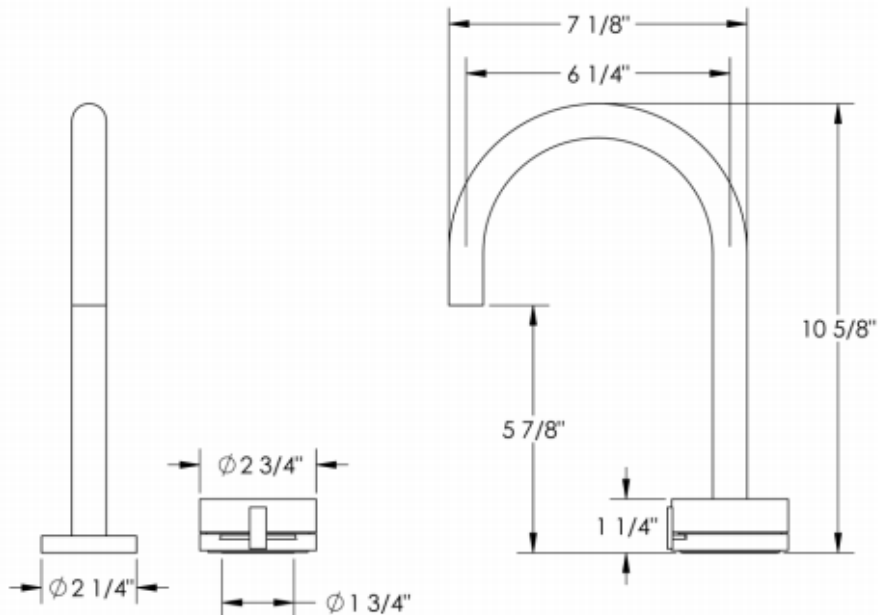

## WATERMARK ELEMENTS 21 TWO HOLE DECK MOUNTED FAUCET

SHOWN IN OIL RUBBED BRONZE BODY + VOLCANO COVER + POLISHED CHROME SCALLOP INSERT

### PRODUCT SPECIFICATIONS

- Deck Mounted 2 Hole Lavatory Set
- Flow Rate: 1.2 GPM
- Meets the applicable requirements of ASME A112.18.1-2005/CSA B125.1-05, entitled "Plumbing Supply Fittings"
- Includes MPU5 soft touch drain with overflow