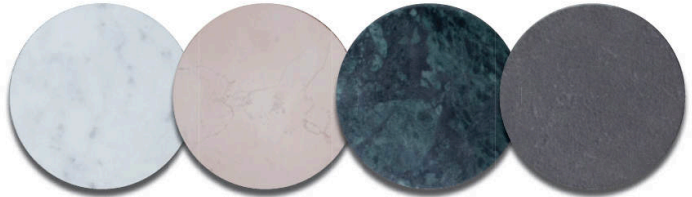

### SCALLOP INSERT

The completed handle with Scallop insert.

### BRIDGE INSERT

The completed handle with Bridge insert.

## COVERS

**RAW** – Hand poured, sealed and reinforced concrete.

Choose from: Chalk, Military, Poured & Screed.  
Created by: JM Lifestyles, USA.

**ROCK** – Uniquely hand worked natural stones and marbles.