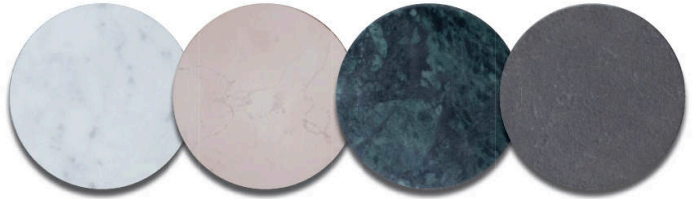

Select a complementary finish from our range for your chosen Insert.

HANDLE BASE

Select a finish for the main components and handle base.

INSERTS

SCALLOP INSERT

The completed handle with Scallop insert.

BRIDGE INSERT

The completed handle with Bridge insert.

COVERS

RAW – Hand poured, sealed and reinforced concrete.

Choose from: Chalk, Military, Poured & Screed.
Created by: JM Lifestyles, USA.

ROCK – Uniquely hand worked natural stones and marbles.

Choose from: Carrara, Exquisite Rose, Jungle & Volcano.
Created by: Marmi Serafini, Italy.

LUMBER – Real wood grain and texture captured and sealed into concrete.

Choose from: Charred, Ground, Smoked & Teak.
Created by: WoodForm, USA.