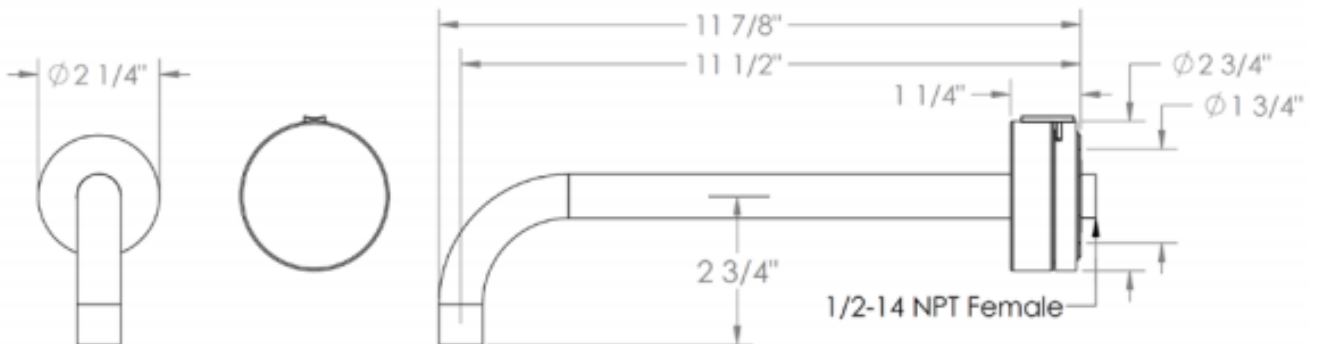

Watermark Elements Wall Mounted Faucet-Large

SHOWN IN SATIN BRASS BODY + JUNGLE COVER + SATIN BRASS SCALLOP INSERT

- Single Handle Wall Mounted two hole Lavatory with 11-7/8" spout
- Flow Rate: 1.2 GPM
- Meets the applicable requirements of ASME A112.18.1-2005/CSA B125.1-05, entitled "Plumbing Supply Fittings"
- Order Drain separately. Requires concealed rough SS-SHV1.2